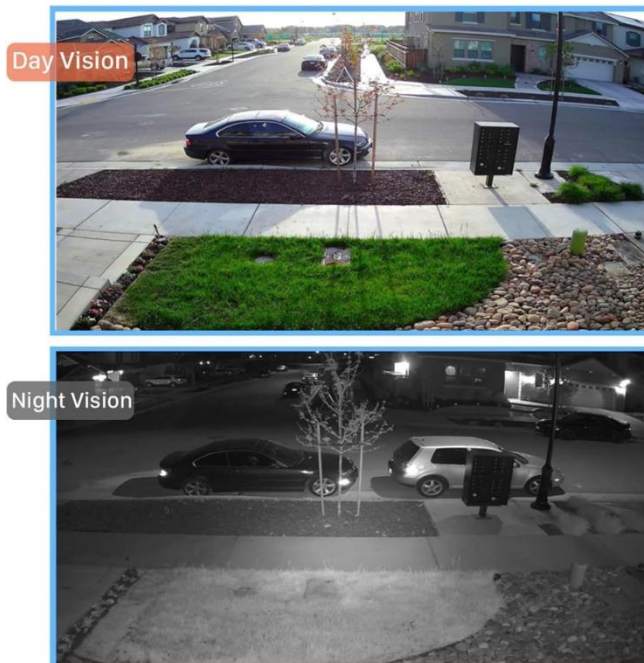

2MP Autofocus 40M IR Bullet POE IP Camera

AirCam BU-240M

airlive®

Image Enhancement: D-WDR, Mirror, Rotate, and Defogging functions

The AirCam BU-240M takes image enhancement seriously, offering a suite of advanced features. Digital-Wide Dynamic Range (D-WDR) balances exposure, ensuring well-lit scenes in challenging lighting conditions. Additionally, it provides the ability to mirror and rotate images as needed, enhancing flexibility in surveillance placement. Furthermore, the integrated Defogging function improves visibility in misty or foggy environments, ensuring that you get clear, detailed footage regardless of adverse weather conditions. These features collectively enhance the camera's performance and its suitability for various monitoring scenarios.

WDR OFF

WDR ON

AirCam BU-240M 20 SMD Array IR LEDs with a 40-meter IR distance

The AirCam BU-240M is equipped with 20 SMD array IR LEDs, delivering powerful infrared illumination. With an impressive 40-meter IR distance, it ensures exceptional night vision capabilities, providing clear and detailed surveillance footage even in complete darkness. Whether it's monitoring large outdoor areas or dimly lit spaces, this camera guarantees reliable 24/7 security coverage, making it a robust choice for various applications.