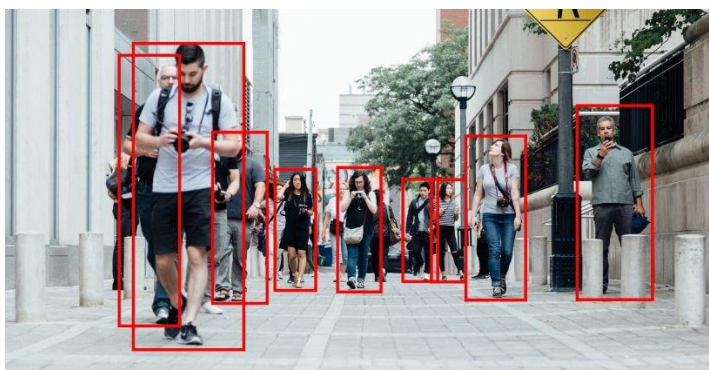

H.265
H.264

4x optical
zoom

RTSP
OnVif

IP66
Waterproof

Android IOS
APP Supported

Overview

Experience superior surveillance with our 2MP Autofocus 40M IR Bullet POE IP Camera, AirCam BU-240M — a state-of-the-art Smart AI surveillance solution. Achieve crystal-clear image quality with autofocus technology. Benefit from powerful 40-meter infrared night vision, ensuring comprehensive coverage day and night. Enjoy easy installation via Power over Ethernet (PoE) for hassle-free setup and monitoring. Moreover, it is a Smart AI Human featured camera. Capture essential details effortlessly with this advanced IP camera, ensuring your security needs are met effectively.

IP Camera Smart AI feature - Smart Human detection

Elevate your security with our AI-powered IP camera featuring advanced human detection. This intelligent technology ensures accurate alerts, reducing false alarms. With precise identification, it enhances surveillance efficiency, making it ideal for safeguarding your premises. Stay one step ahead with smart, automated security.

Smart AI –Human Detection

It uses advanced artificial intelligence and computer vision to identify and detect people in various scenarios, such as security, surveillance, retail, and entertainment.

Features