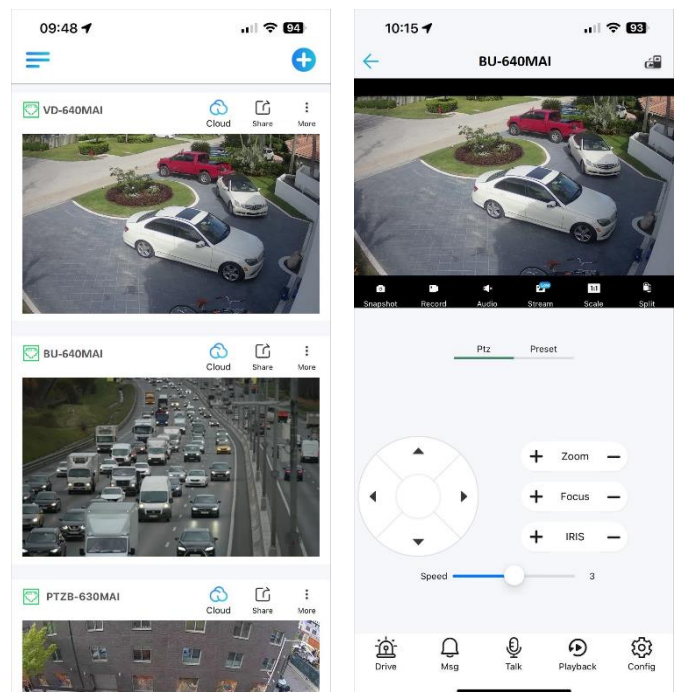

2MP Autofocus 40M IR Bullet POE IP Camera

AirCam BU-240M

airlive®

2.8-12 mm Motorized Auto focus lens, 4x Optical Zoom

The AirCam BU-240M is equipped with a versatile 2.8-12mm motorized autofocus lens. This feature ensures precise focus adjustments, allowing for sharp and clear imagery without manual intervention. Enjoy effortless control over your surveillance, capturing every detail with ease and accuracy. Zoom in onto points of interest with the 4x Optical zoom.

Auto Focus Lens

Get a sharp clear image

IP Camera Android/iOS App Support App Search VideoLink

Our IP Camera boasts Android and iOS app support, providing convenient access to your surveillance system.

The user-friendly app, "VideoLink," allows you to effortlessly search and view video feeds. Stay connected and in control, monitoring your property from your mobile device with ease and convenience.